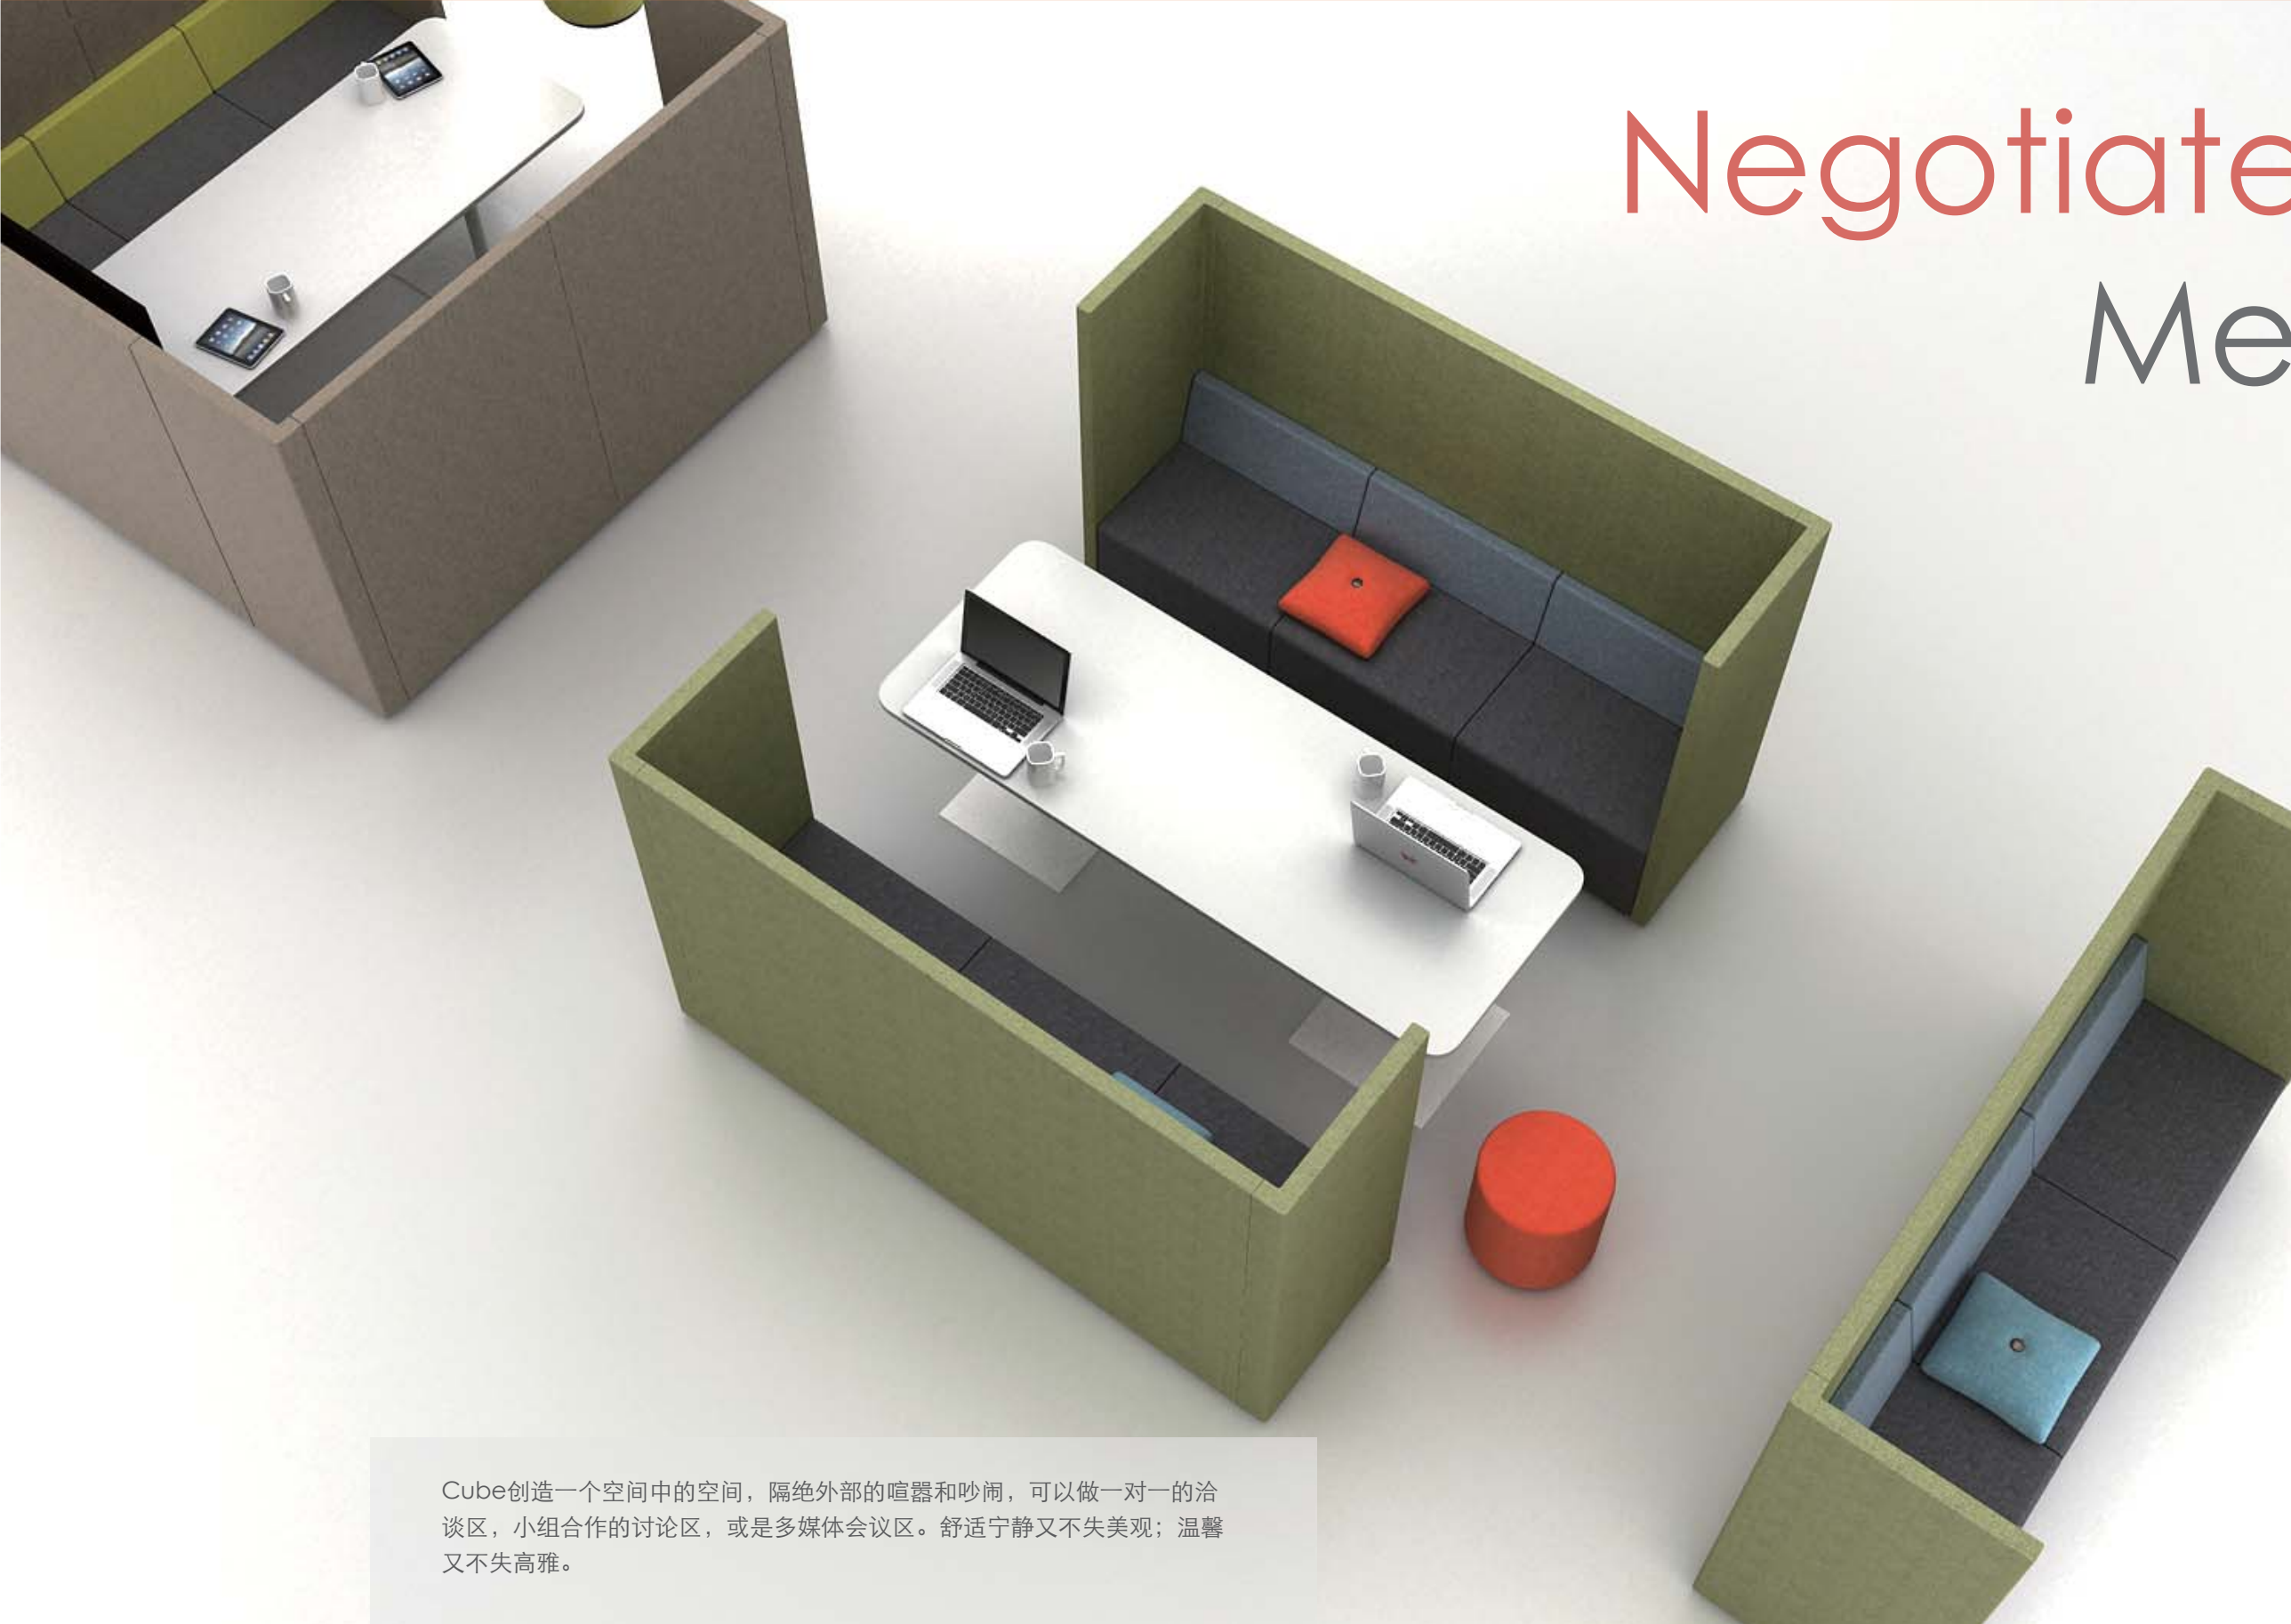

Relax Yourself

RECLOSER

CUBE旨在加强人们的互动与协作，在轻松的环境下激发人们的无尽想象力。CUBE在美观大气的造型之下，设计师赋予了它更强大的功能。充电插口与USB接口的多重配置，让使用者更便捷、灵活地操作。

CUBE is born to reinforce the interaction and cooperation between people , it will create the imaginable ideals from your original mind in this kind of relax Coffice working environment.
The designers gave a more powerful function choice for yourself to use just like the DC socket and USB, it is so perfect that help user find there convenient and flexible way of work.

Change

Your Life

CUBE

End Table

CUBE创造了一种活泼，互动，多维的个性办公空间。既丰富了空间划分选择，又满足团队协作及个人隐私的要求，同时兼顾人机工程学，随时体验舒适温馨的感觉。

CUBE is creating a lively, interactive, multidimensional personality office space. Not only enrich the space division and the teamwork spirit but also help to gain the personal privacy requirements feelings. We always focus the ergonomics, and increase your good feeling on the comfortable and living experience.

Space Division

Negotiate Meeting

Cube创造一个空间中的空间，隔绝外部的喧嚣和吵闹，可以做一对一的洽谈区，小组合作的讨论区，或是多媒体会议区。舒适宁静又不失美观；温馨又不失高雅。

CUBE creates a room in the space by cut off the external noise, it can provide just like face to face negotiation area or small group discussing section or multimedia conference area. Comfortable, quiet and beautiful, warm and elegance.

CUBE会议洽谈室减少建筑装修步骤，让家具和建筑完美结合。软垫元素的声学特性，使得我们可以在更小的空间内开展会议。模块化的设计，便于拆装与组合，可以设置成环形或面对面的布局。隐形走线系统在满足各种电力需求的同时，让空间看起来更加简洁。

CCUBE meeting room shows the new concept that to reduce the building decoration and make the furniture perfect combine with the main building subject. Cushion function shows the acoustic characteristic that help us to open the small meeting in a limited space. Modular design is easy to fix and backout, it also support the circle and opposite layout. Invisible line system balance the function between the electricity and concise space feeling.