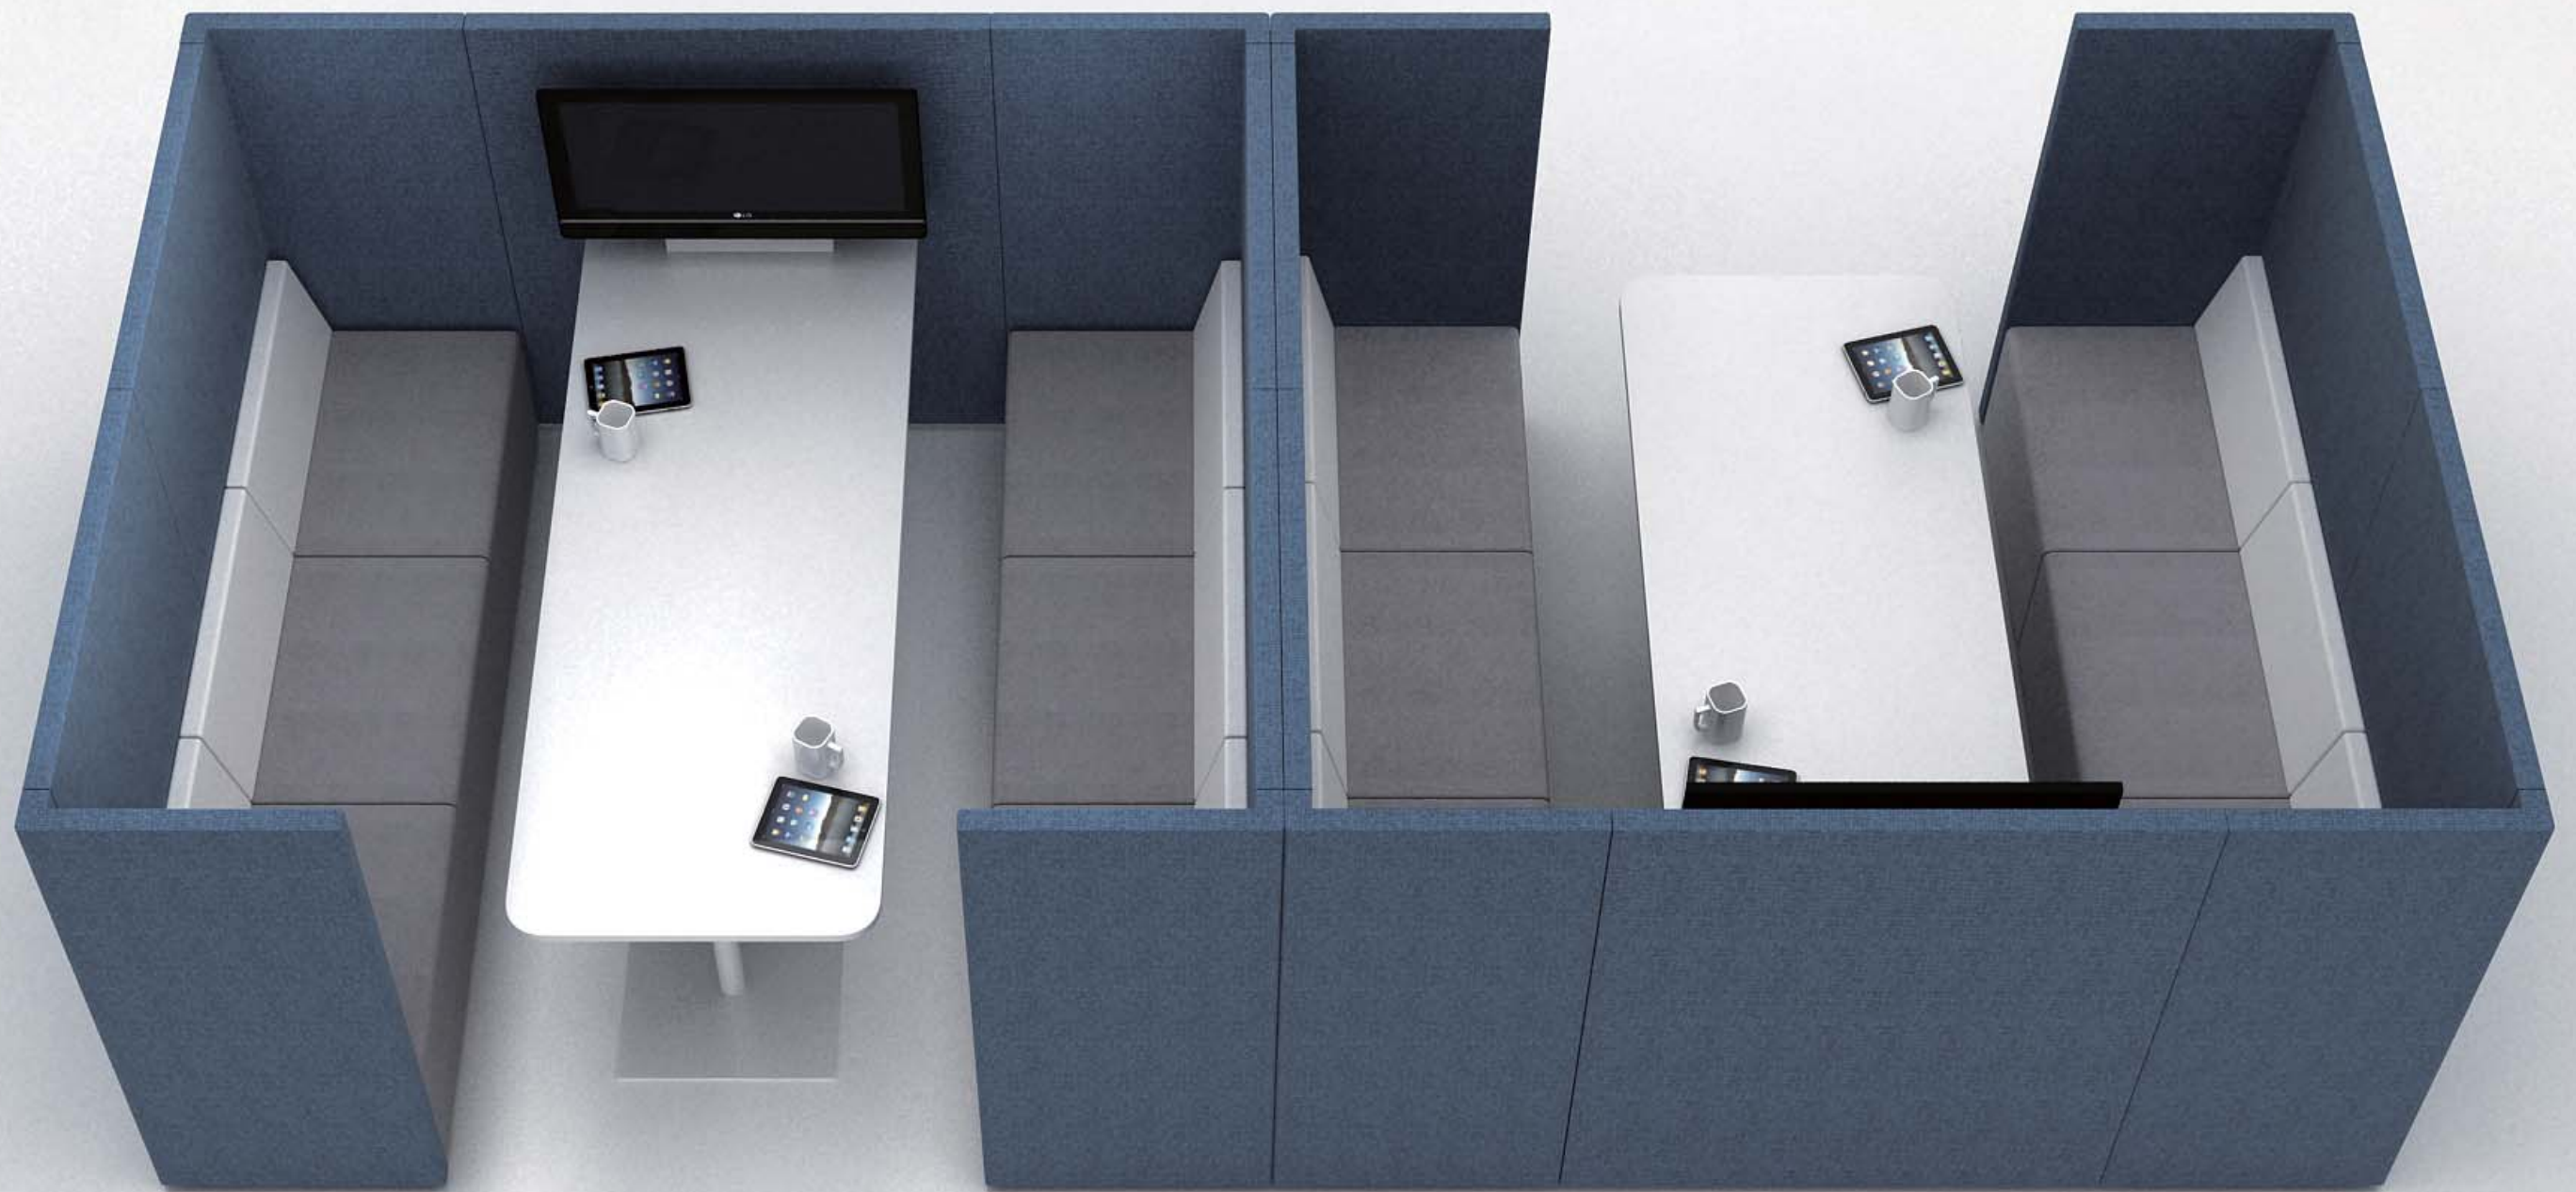

Change

Your Life

CUBE

End Table

CUBE创造了一种活泼，互动，多维的个性办公空间。既丰富了空间划分选择，又满足团队协作及个人隐私的要求，同时兼顾人机工程学，随时体验舒适温馨的感觉。

CUBE is creating a lively, interactive, multidimensional personality office space. Not only enrich the space division and the teamwork spirit but also help to gain the personal privacy requirements feelings. We always focus the ergonomics, and increase your good feeling on the comfortable and living experience.

Space Division

Negotiate Meeting

Cube创造一个空间中的空间，隔绝外部的喧嚣和吵闹，可以做一对一的洽谈区，小组合作的讨论区，或是多媒体会议区。舒适宁静又不失美观；温馨又不失高雅。

CUBE creates a room in the space by cut off the external noise, it can provide just like face to face negotiation area or small group discussing section or multimedia conference area. Comfortable, quiet and beautiful, warm and elegance.

CUBE会议洽谈室减少建筑装修步骤，让家具和建筑完美结合。软垫元素的声学特性，使得我们可以在更小的空间内开展会议。模块化的设计，便于拆装与组合，可以设置成环形或面对面的布局。隐形走线系统在满足各种电力需求的同时，让空间看起来更加简洁。

CCUBE meeting room shows the new concept that to reduce the building decoration and make the furniture perfect combine with the main building subject. Cushion function shows the acoustic characteristic that help us to open the small meeting in a limited space. Modular design is easy to fix and backout, it also support the circle and opposite layout. Invisible line system balance the function between the electricity and concise space feeling.

CUBETM series

电话亭

W 1200
D 1200
H 2000

圆形坐凳

R 200
H 420

Telephone booth

不禁想到一个场景，安静的办公室，非常重要的电话，或许你会不知所措，CUBE电话亭解决此时你的尴尬。既不会打扰到同事，又不会泄露通话内容。便捷的可钉蒙布，方便记录、查看你所需的内容要点，让办公变得更舒适、高效。

Can't help thinking a scene, in a quite office, you may be intense to receive a very important call now. The CUBE phone space resolve this problem for you. It will never interrupt the colleague and also help to keep your secret from the phone call. It can nail cover, easy record and convenient to check the important point which you want. Always help to build a comfortable and efficiency office working environment for you.